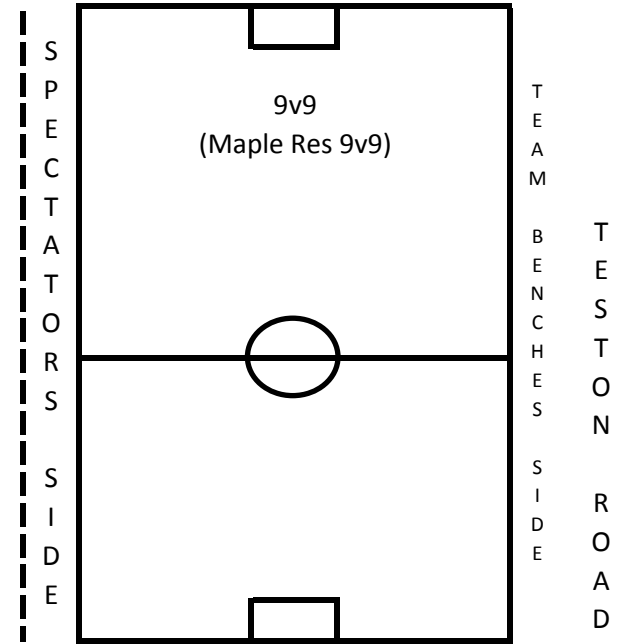

MAPLE RESERVOIR

FIELD BREAKDOWN

SOUTH FIELD (mini mini field)

FOR CITY TO USE AS A GUIDE TO LINE THE SOUTH FIELD

NORTH FIELD (mini mini field)

FOR CITY TO USE AS A GUIDE TO LINE THE NORTH FIELD

9v9 FIELD

KEELE STREET

FIELD ENTRANCE