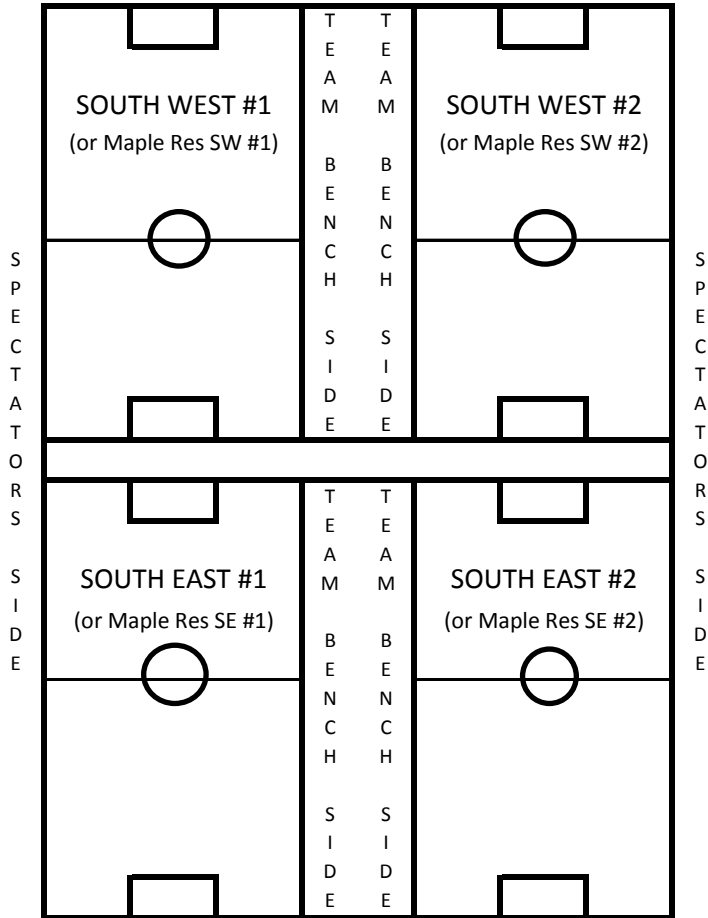

MAPLE RESERVOIR

FIELD BREAKDOWN

SOUTH FIELD (mini mini field)

FOR CITY TO USE AS A GUIDE TO LINE THE SOUTH FIELD

NORTH FIELD (mini mini field)

FOR CITY TO USE AS A GUIDE TO LINE THE NORTH FIELD

9v9 FIELD

KEELE STREET

FIELD ENTRANCE