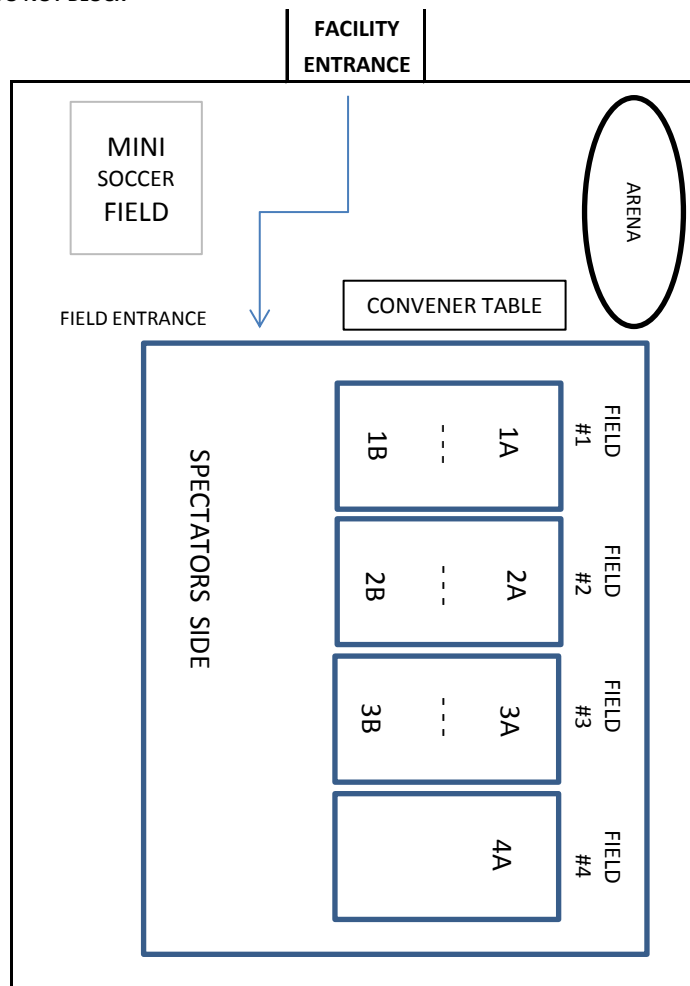

MAP TO VAUGHAN SPORTSPLEX II

8301 KEELE STREET

MAP OF FIELD BREAK DOWN

(FIELDS 1A, 1B, 2A, 2B, 3A, & 3B APPLY TO THE U4 & U5/6X DIVISION ONLY. FIELDS ARE NOT PHYSICALLY LABELLED 1A, 1B, 2A, 2B, 3A, 3B)

2017-
2018IN -
Active - Edit

IF BARRIER IS OPEN TO
VIVA PARKING LOT, IT IS
DONE TO ALLOW US TO
USE AS AN EXIT ONLY.
DO NOT BLOCK

PARKING LOT

KEELE STREET

3rd DRIVEWAY ENTRANCE

BOWES ROAD